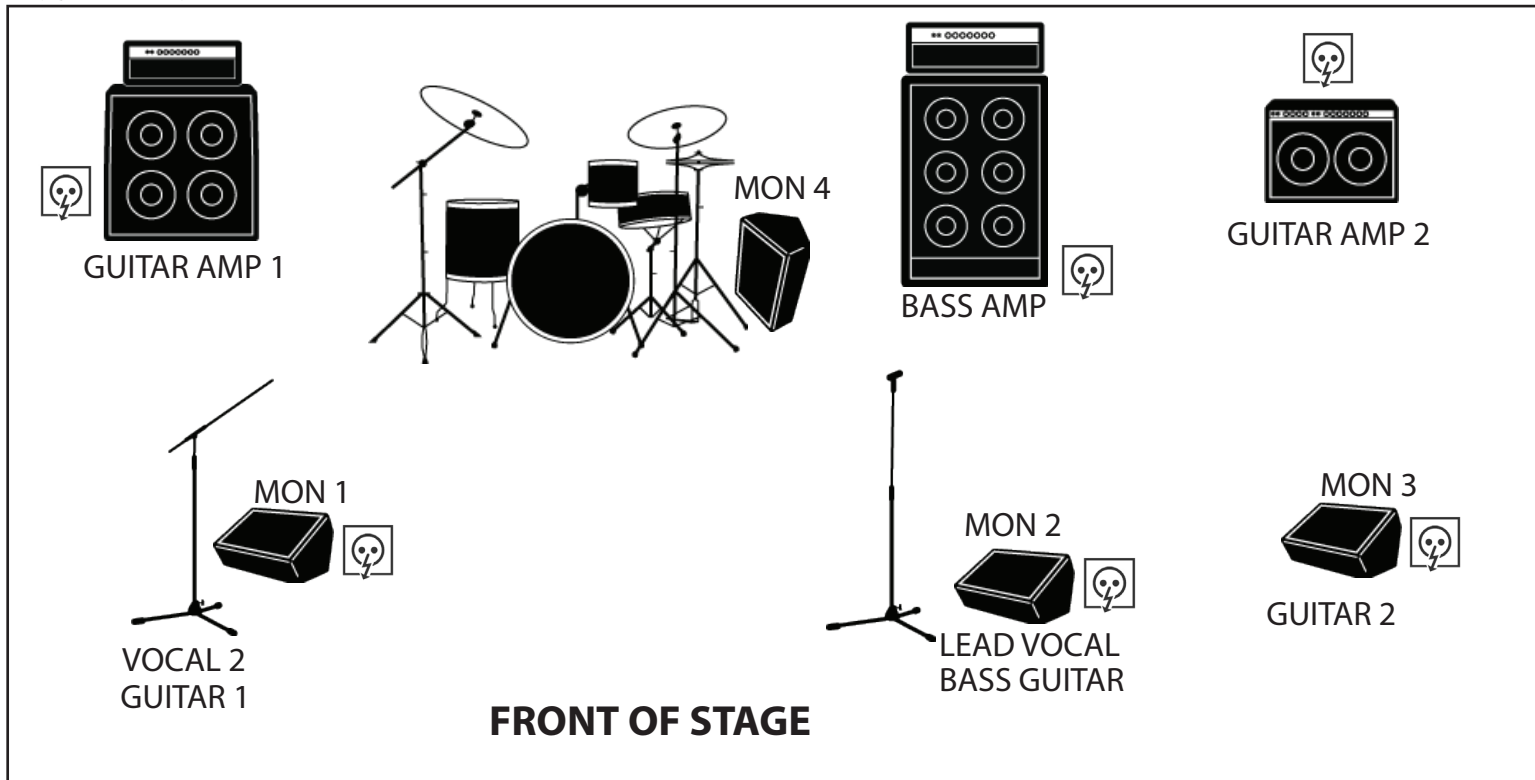

### INPUT LIST

#	Instrument	Extra info
1.	Kick	
2.	Snare	
3.	Hi-hat	
4.	High Tom	
5.	Floor Tom 1	
6.	Floor Tom 2	
7.	Overhead L	
8.	Overhead R	
9.	Bass DI	Sansamp DI (own)
10.	Bass amp	Ampeg SVT + 6x10
11.	Guitar Amp 1	Supro combo 1x15
12.	Guitar Amp 2	Peavey combo 1x12
13.	Lead vocal	Tall straight stand
14.	Vocal 2	Tall boom stand